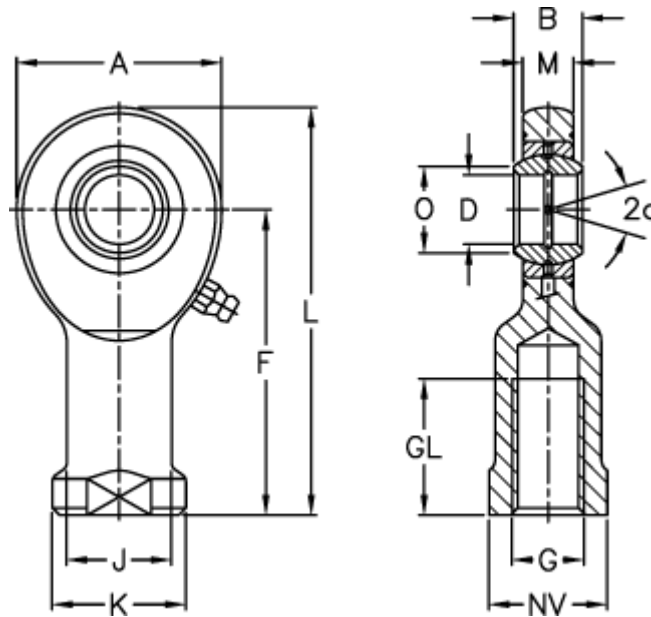

Data Sheet

Article number: 03460017
Description: Fluro Rod end EI 17
Note: 17

Measures

A	= 46	J	= 24
a (degrees)	= 10	K	= 30
B	= 14	L	= 90
D	= 17	M	= 11
Dynamic drive (kN)	= 21.2	NV	= 27
F	= 67	O	= 20.7
g	= M16	Static drive kN	= 54.5
GL	= 33	Weight	= 220